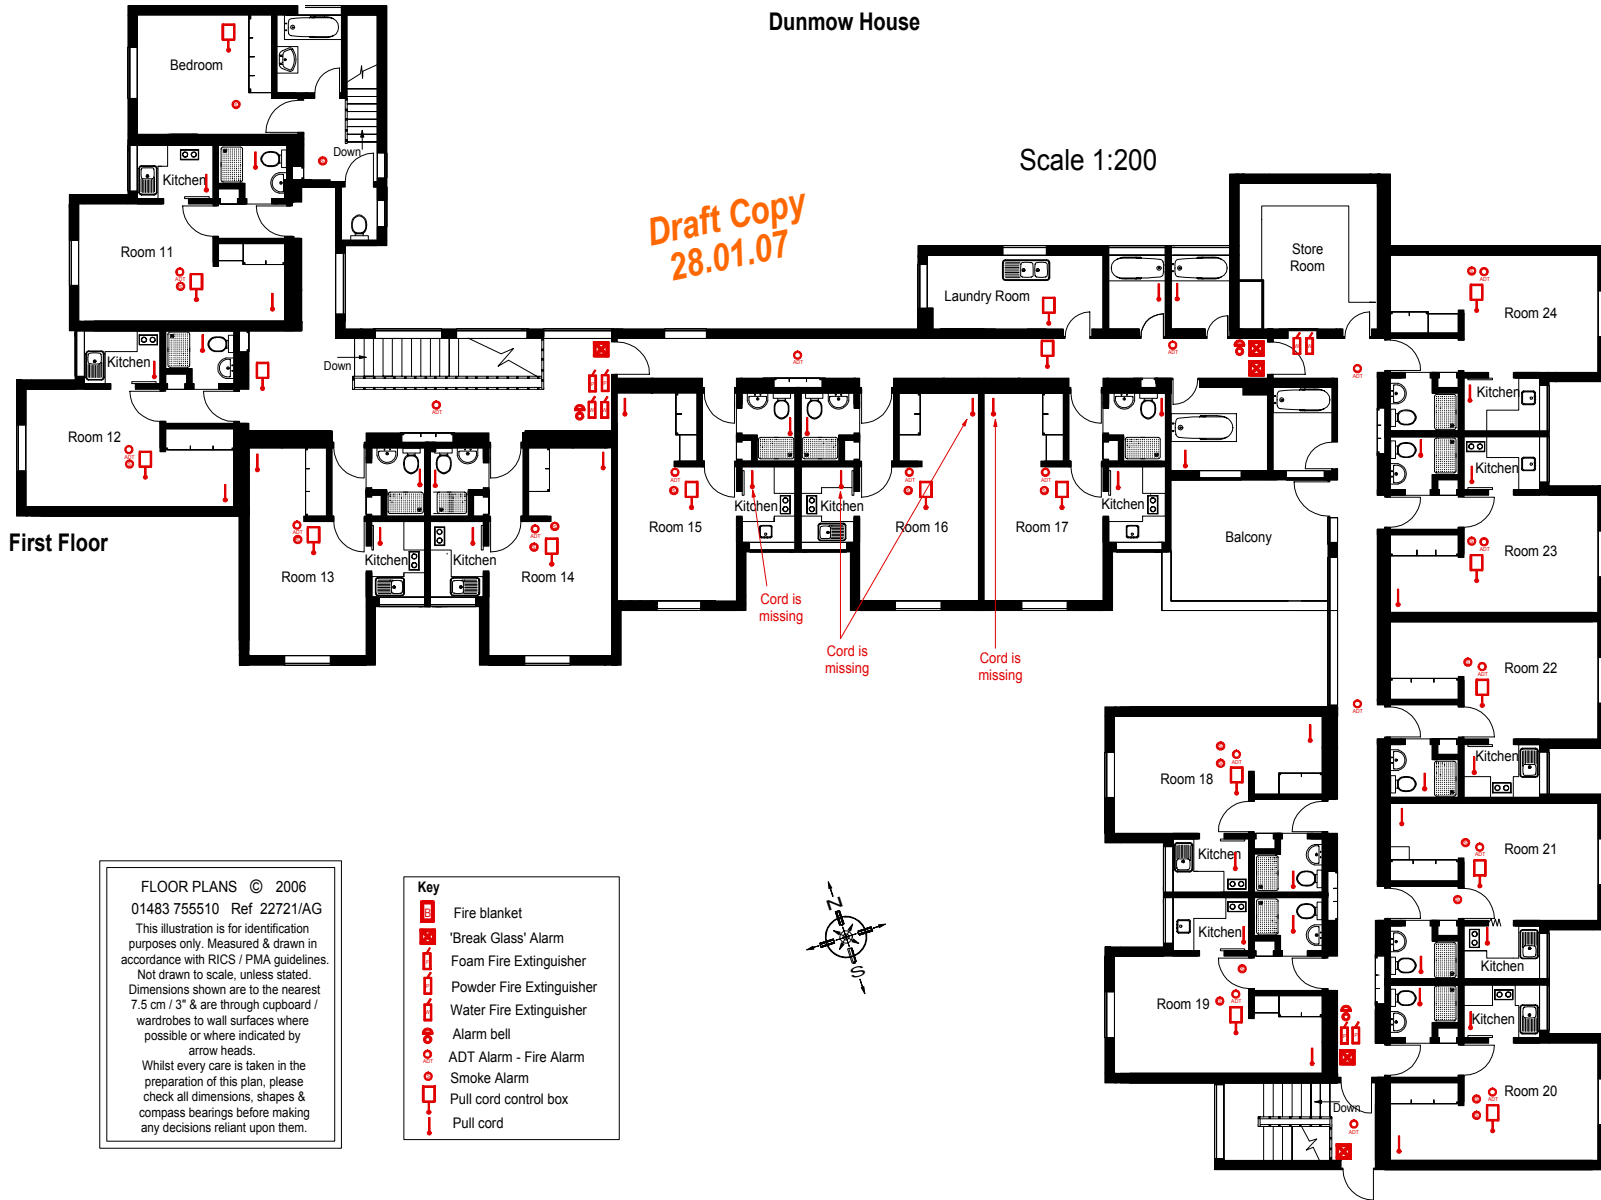

Dunmow House

Scale 1:200

Draft Copy
28.01.07

First Floor

FLOOR PLANS © 2006
01483 755510 Ref 22721/AG
This illustration is for identification purposes only. Measured & drawn in accordance with RICS / PMA guidelines.
Not drawn to scale, unless stated.
Dimensions shown are to the nearest 7.5 cm / 3" & are through cupboard / wardrobes to wall surfaces where possible or where indicated by arrow heads.
Whilst every care is taken in the preparation of this plan, please check all dimensions, shapes & compass bearings before making any decisions reliant upon them.